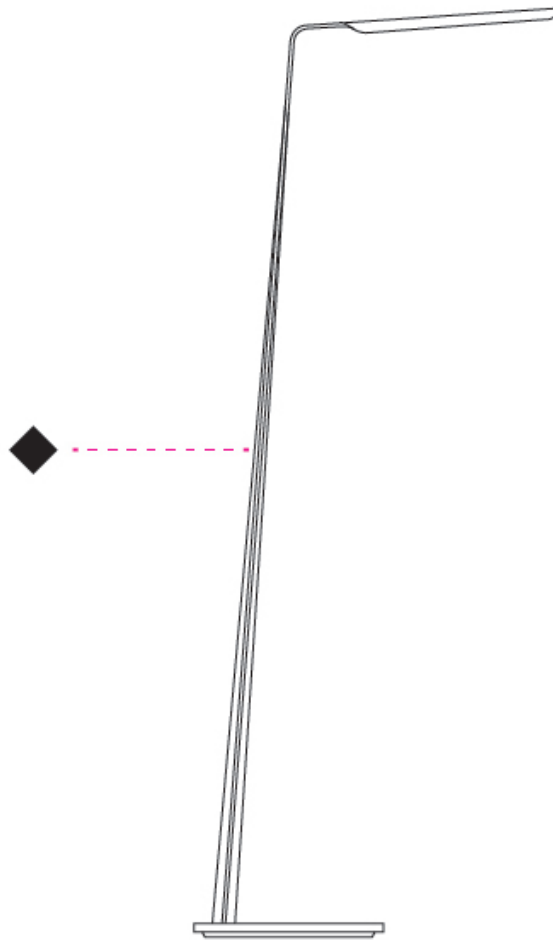

SWAN PORTABLE

D74009-

PROJECT

TYPE

SPECIFIER

QUANTITY

DATE

D