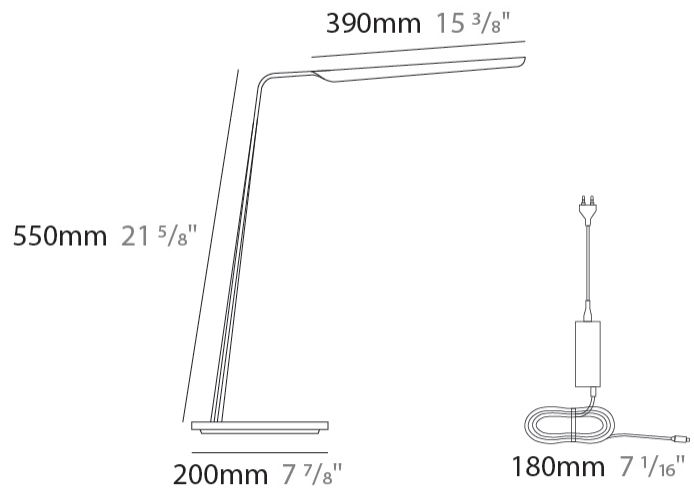

PROJECT
TYPE
SPECIFIER
QUANTITY
DATE

SWAN PORTABLE

D74008- -

base number   Color   Finish
Temperature   Options

1. To build a product code in our configurator select the specify button on the base model # product page
2. To build a manual product code on this datasheet choose from the options listed below in blue font and add the suffix to the base model #

GENERAL

Series: Swan
Brand: Tunto
Division: Design
Mounting Type: Portable
Mounting Location: Table
Subcategory: Table

PHYSICAL

Shape: Abstract
Length (mm): 390
Length (in): 15 ³/₈
Height (mm): 550
Height (in): 21 ⁵/₈
Light Distribution: Direct
Fixture Finish: WAL / ASH / OAK / BLK / WHI
Fixture Material: Wood
Cable Details: 180mm / 70.87" cord and plug

ELECTRICAL

Lamp Type: LED
Input Wattage (W): 20
Dimming: Touch Dimming
Driver Location: Inline Transformer Plug
Input Voltage (V): 120

LED

Color Temperature (°K): 2700 / 3000
Max. Delivered Lumen (lm): 660 - 1090
CRI: >93 CRI
Lamp Life (hrs): 50000

OPTICAL

RATINGS AND CERTIFICATIONS

Certified By: Certified for North American Standards
IP rating: IP20