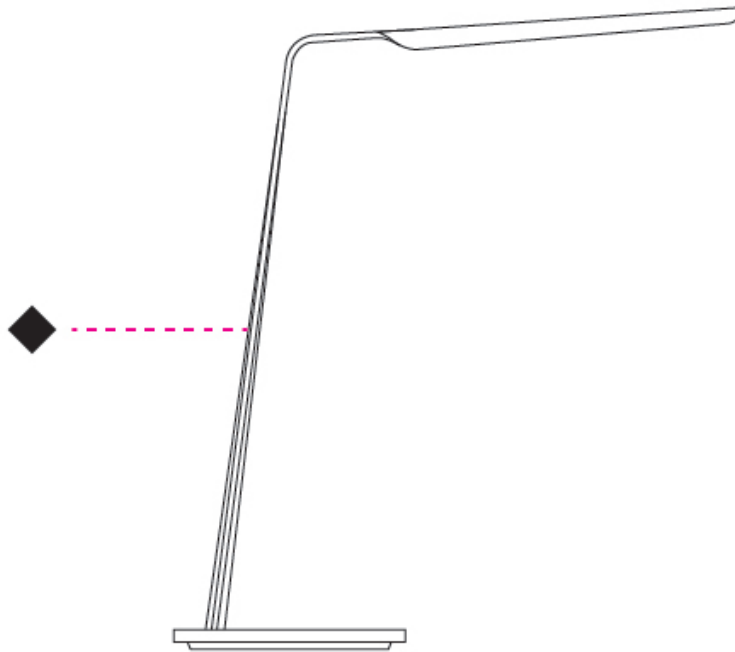

SWAN PORTABLE

D74008-

PROJECT _____

TYPE _____

SPECIFIER _____

QUANTITY _____

DATE _____