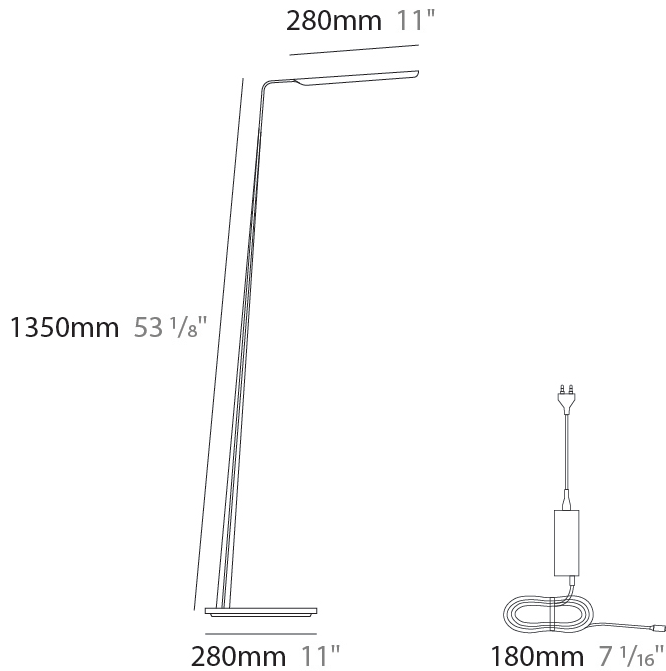

PROJECT
TYPE
SPECIFIER
QUANTITY
DATE

SWAN PORTABLE

D74009- -

base number   Color   Finish
Temperature   Options

1. To build a product code in our configurator select the specify button on the base model # product page
2. To build a manual product code on this datasheet choose from the options listed below in blue font and add the suffix to the base model #

GENERAL

Series: Swan
Brand: Tunto
Division: Design
Mounting Type: Portable
Mounting Location: Floor
Subcategory: Floor

PHYSICAL

Shape: Abstract
Length (mm): 390
Length (in): 15 ³/₈
Height (mm): 1350
Height (in): 53 ¹/₈
Light Distribution: Direct
Fixture Finish: WAL / ASH / OAK / BLK / WHI
Holder Finish: White
Fixture Material: Wood
Cable Details: 180mm / 70.87" cord and plug

ELECTRICAL

Lamp Type: LED
Input Wattage (W): 14
Dimming: Touch Dimming
Driver Location: Inline Transformer Plug
Input Voltage (V): 120

LED

Color Temperature (°K): 2700 / 3000
Max. Delivered Lumen (lm): 660 - 1090
CRI: >93 CRI
Lamp Life (hrs): 50000

OPTICAL

RATINGS AND CERTIFICATIONS

Certified By: Certified for North American Standards
IP rating: IP20